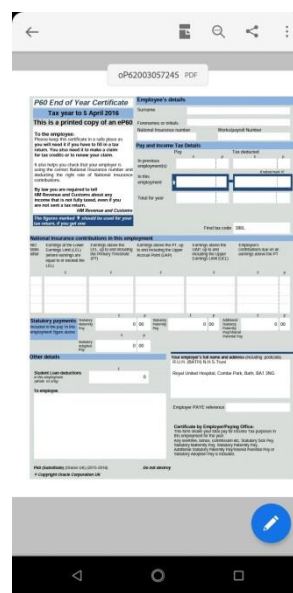

## STEP 2 – Accessing P60 information

Scroll down the page to see the P60 section and click

Select the P60 that you wish to see from the pull down list

Click on View Report to open the selected P60

P60 is open in mobile PDF format – this now exists as a downloaded PDF in the device's storage.